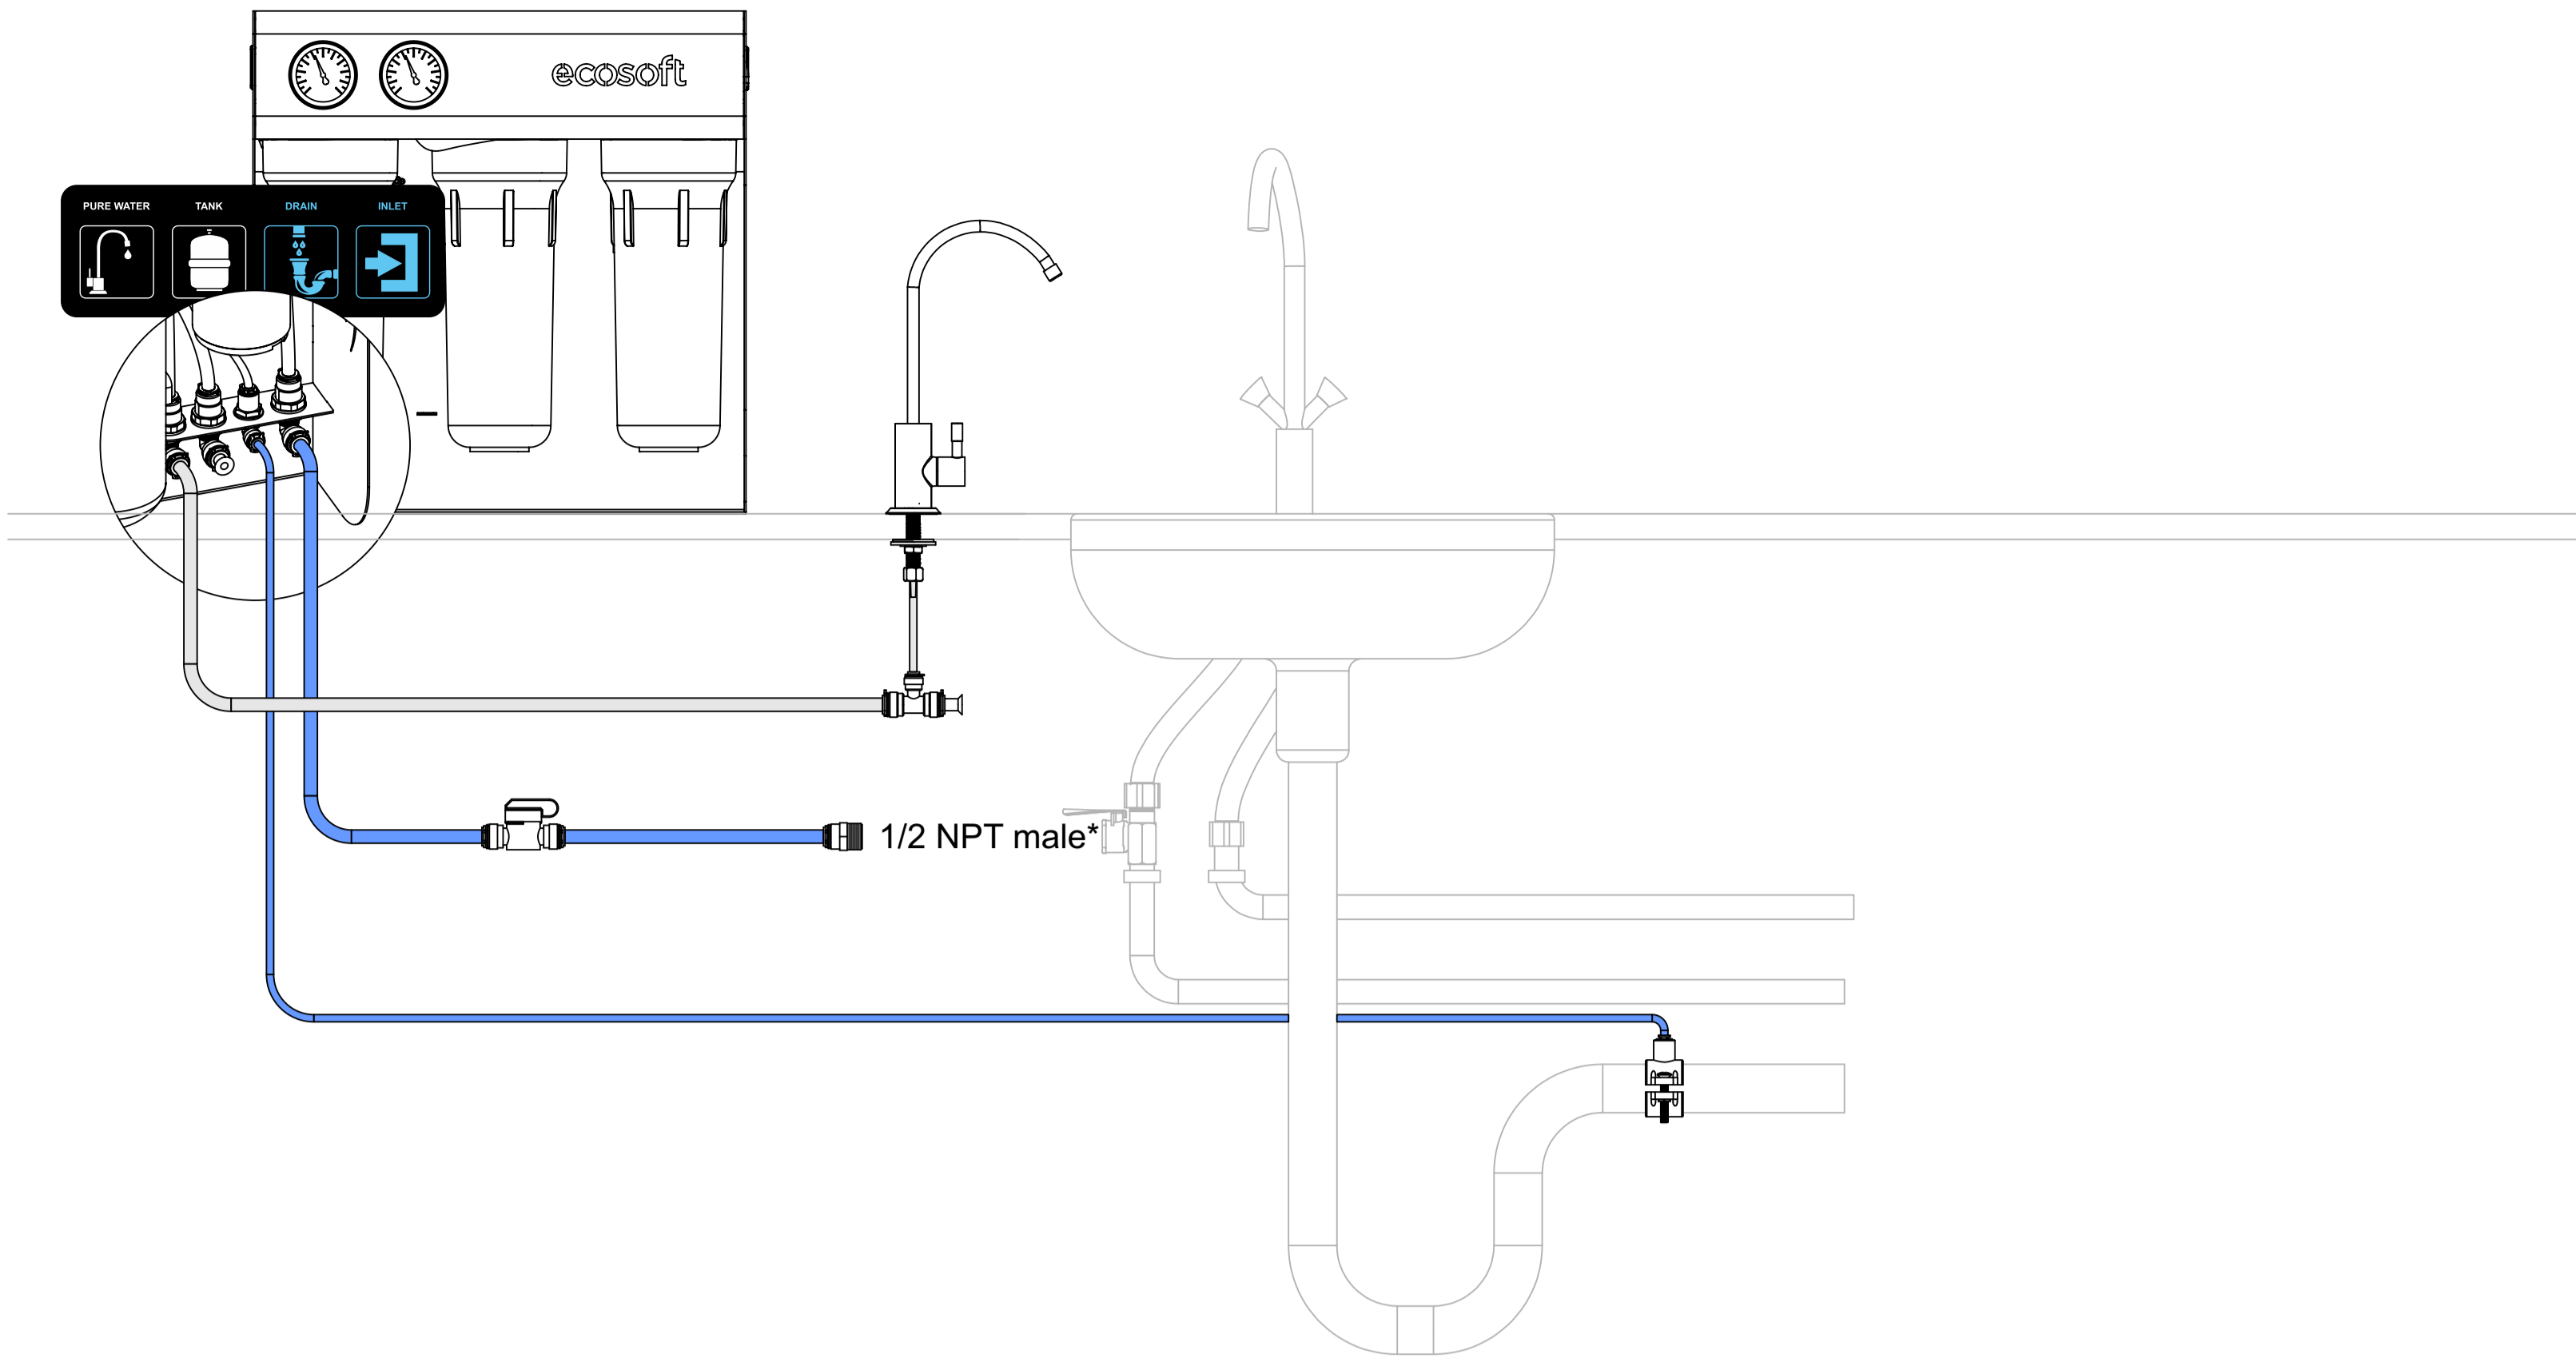

**ECOSOFT RO<sub>bust</sub>1500/PRO with faucet**

Included fittings required for installation:

**ECOSOFT RO<sub>bust</sub>1500/PRO with pressure tank**

Included fittings required for installation:

**ECOSOFT RO<sub>bust</sub>1500/PRO with pressure tank and additional water consumer**

Included fittings required for installation:

Feed adapter has 1/2 NPT male thread. Make sure that inlet pipe has 1/2 female thread for system connection.

After installing the system, lock fittings collars with locking clips.