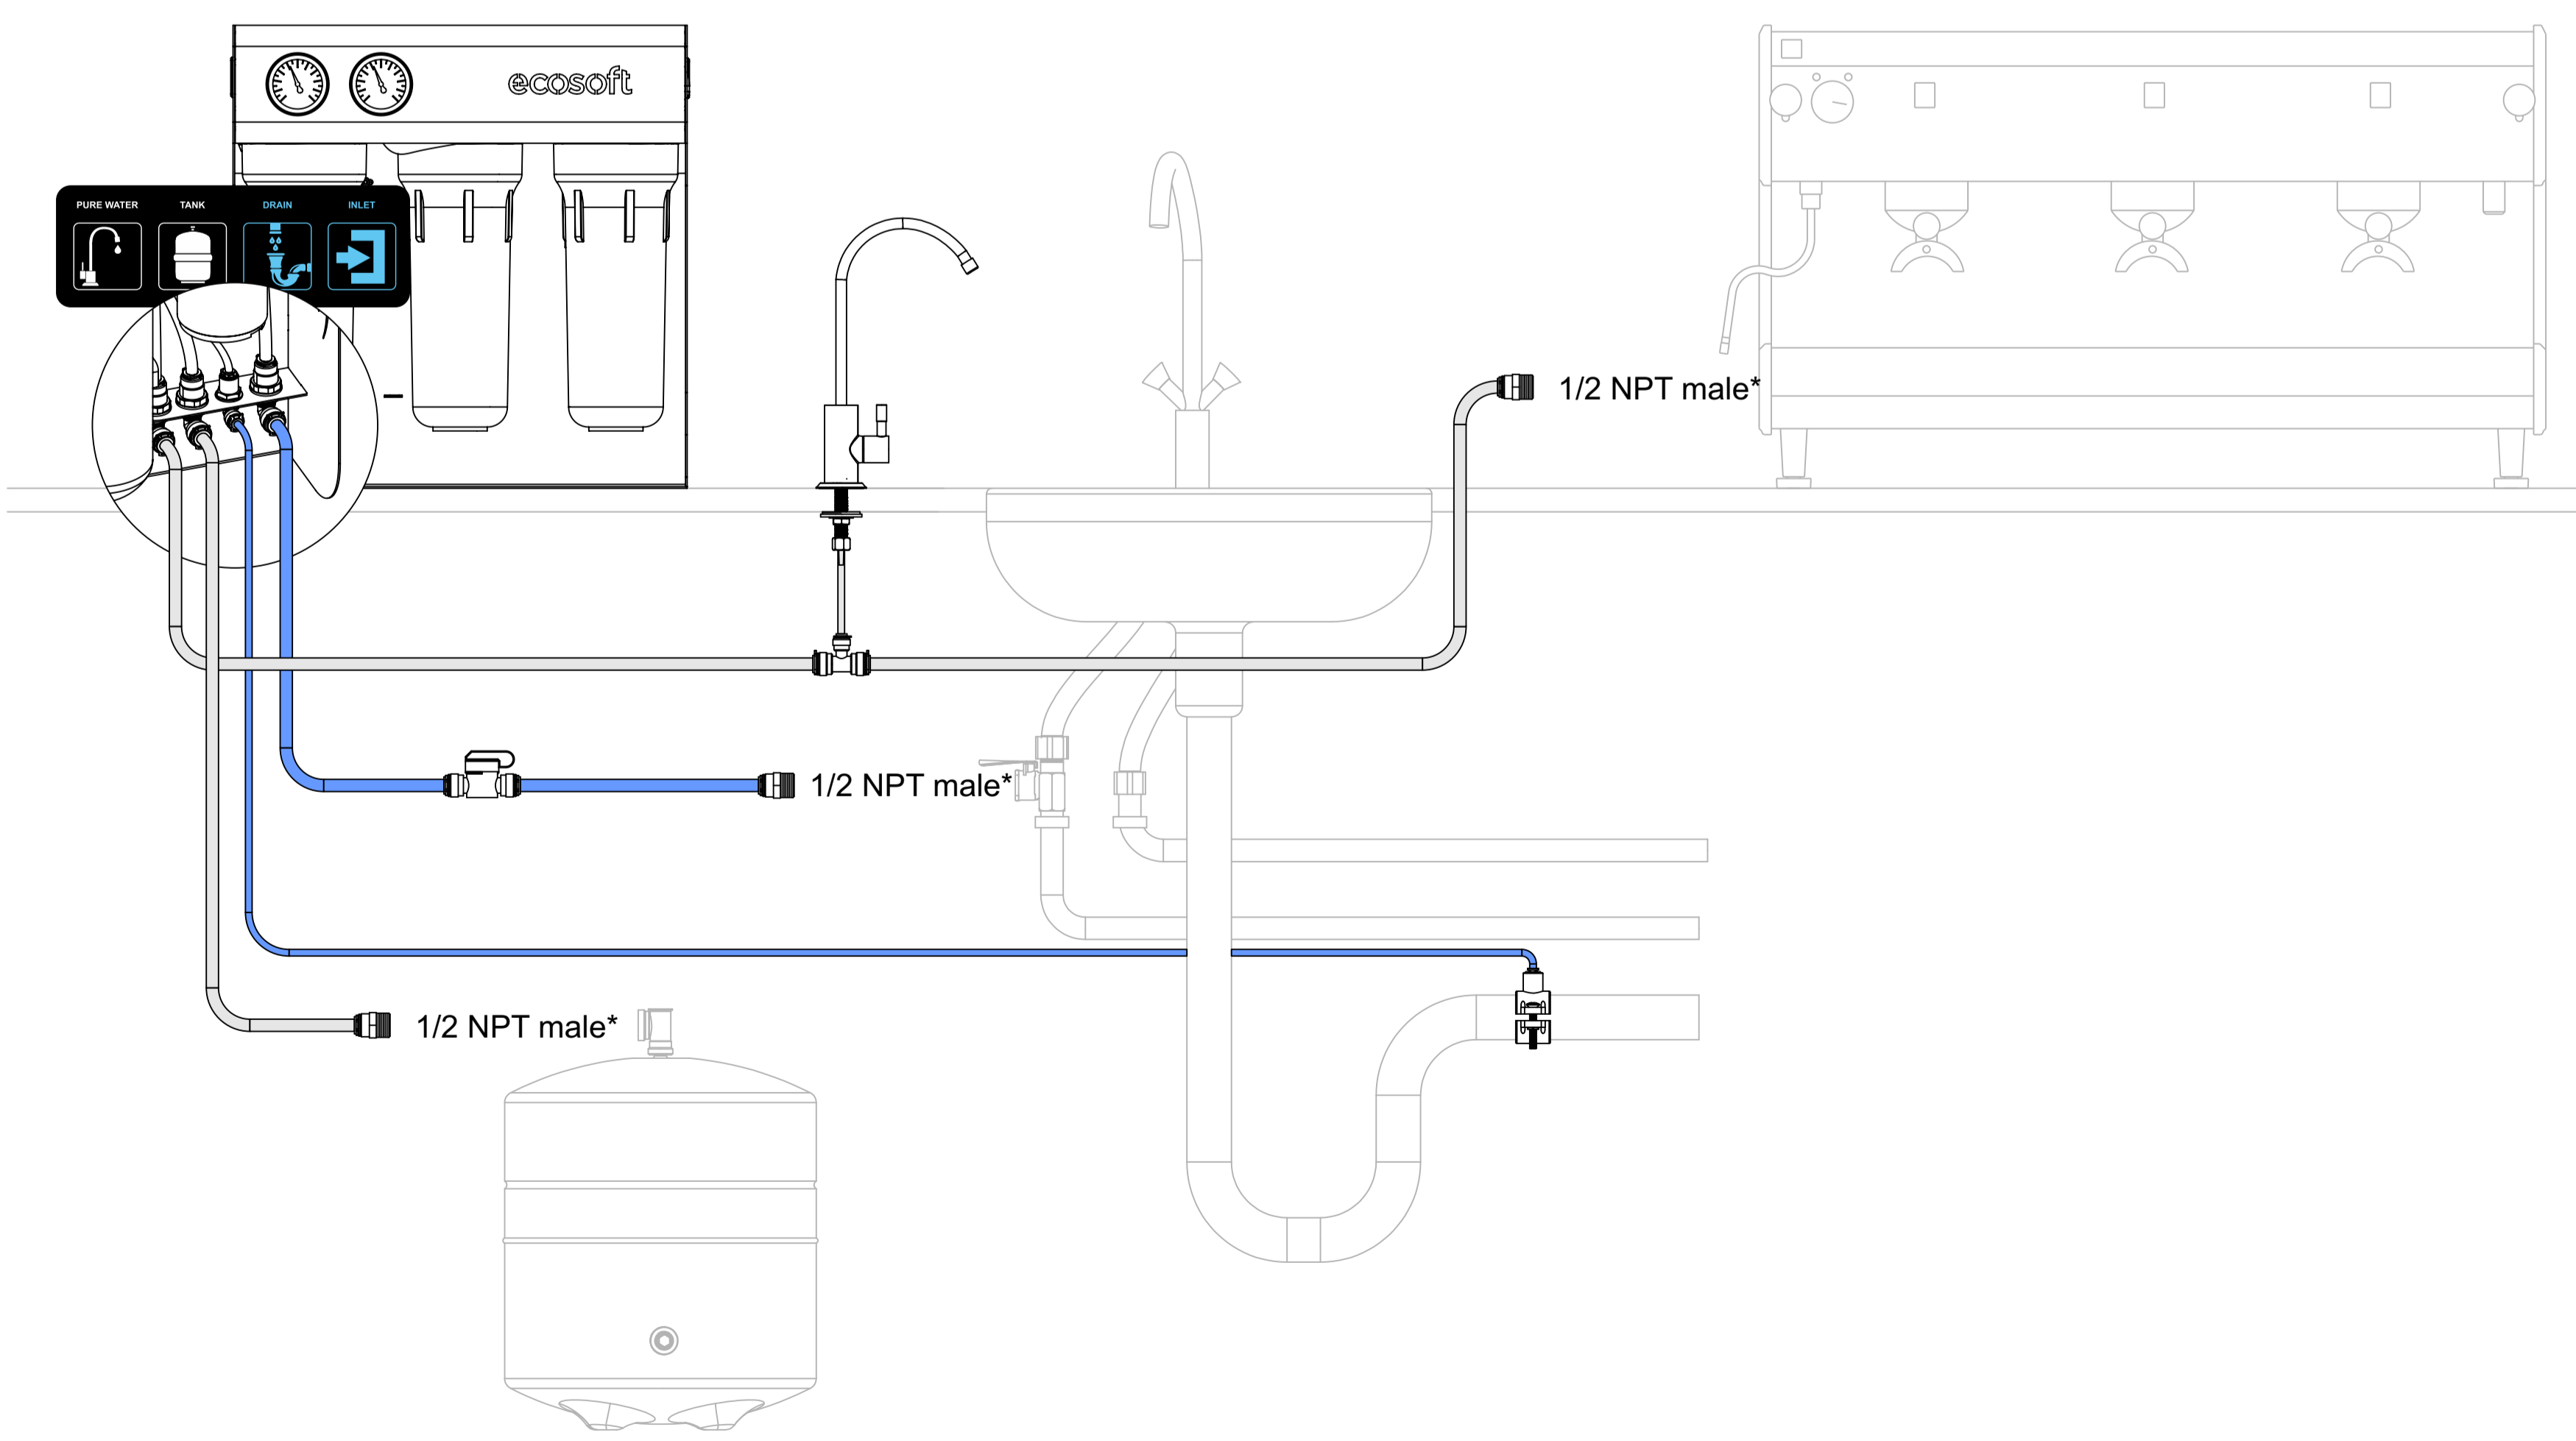

**ECOSOFT RO<sub>bust</sub>1500/PRO with faucet**

Included fittings required for installation:

**ECOSOFT RO<sub>bust</sub>1500/PRO with pressure tank**

Included fittings required for installation:

**ECOSOFT RO<sub>bust</sub>1500/PRO with pressure tank and additional water consumer**

Included fittings required for installation:

Feed adapter has 1/2 NPT male thread. Make sure that inlet pipe has 1/2 female thread for system connection.

After installing the system, lock fittings collars with locking clips.