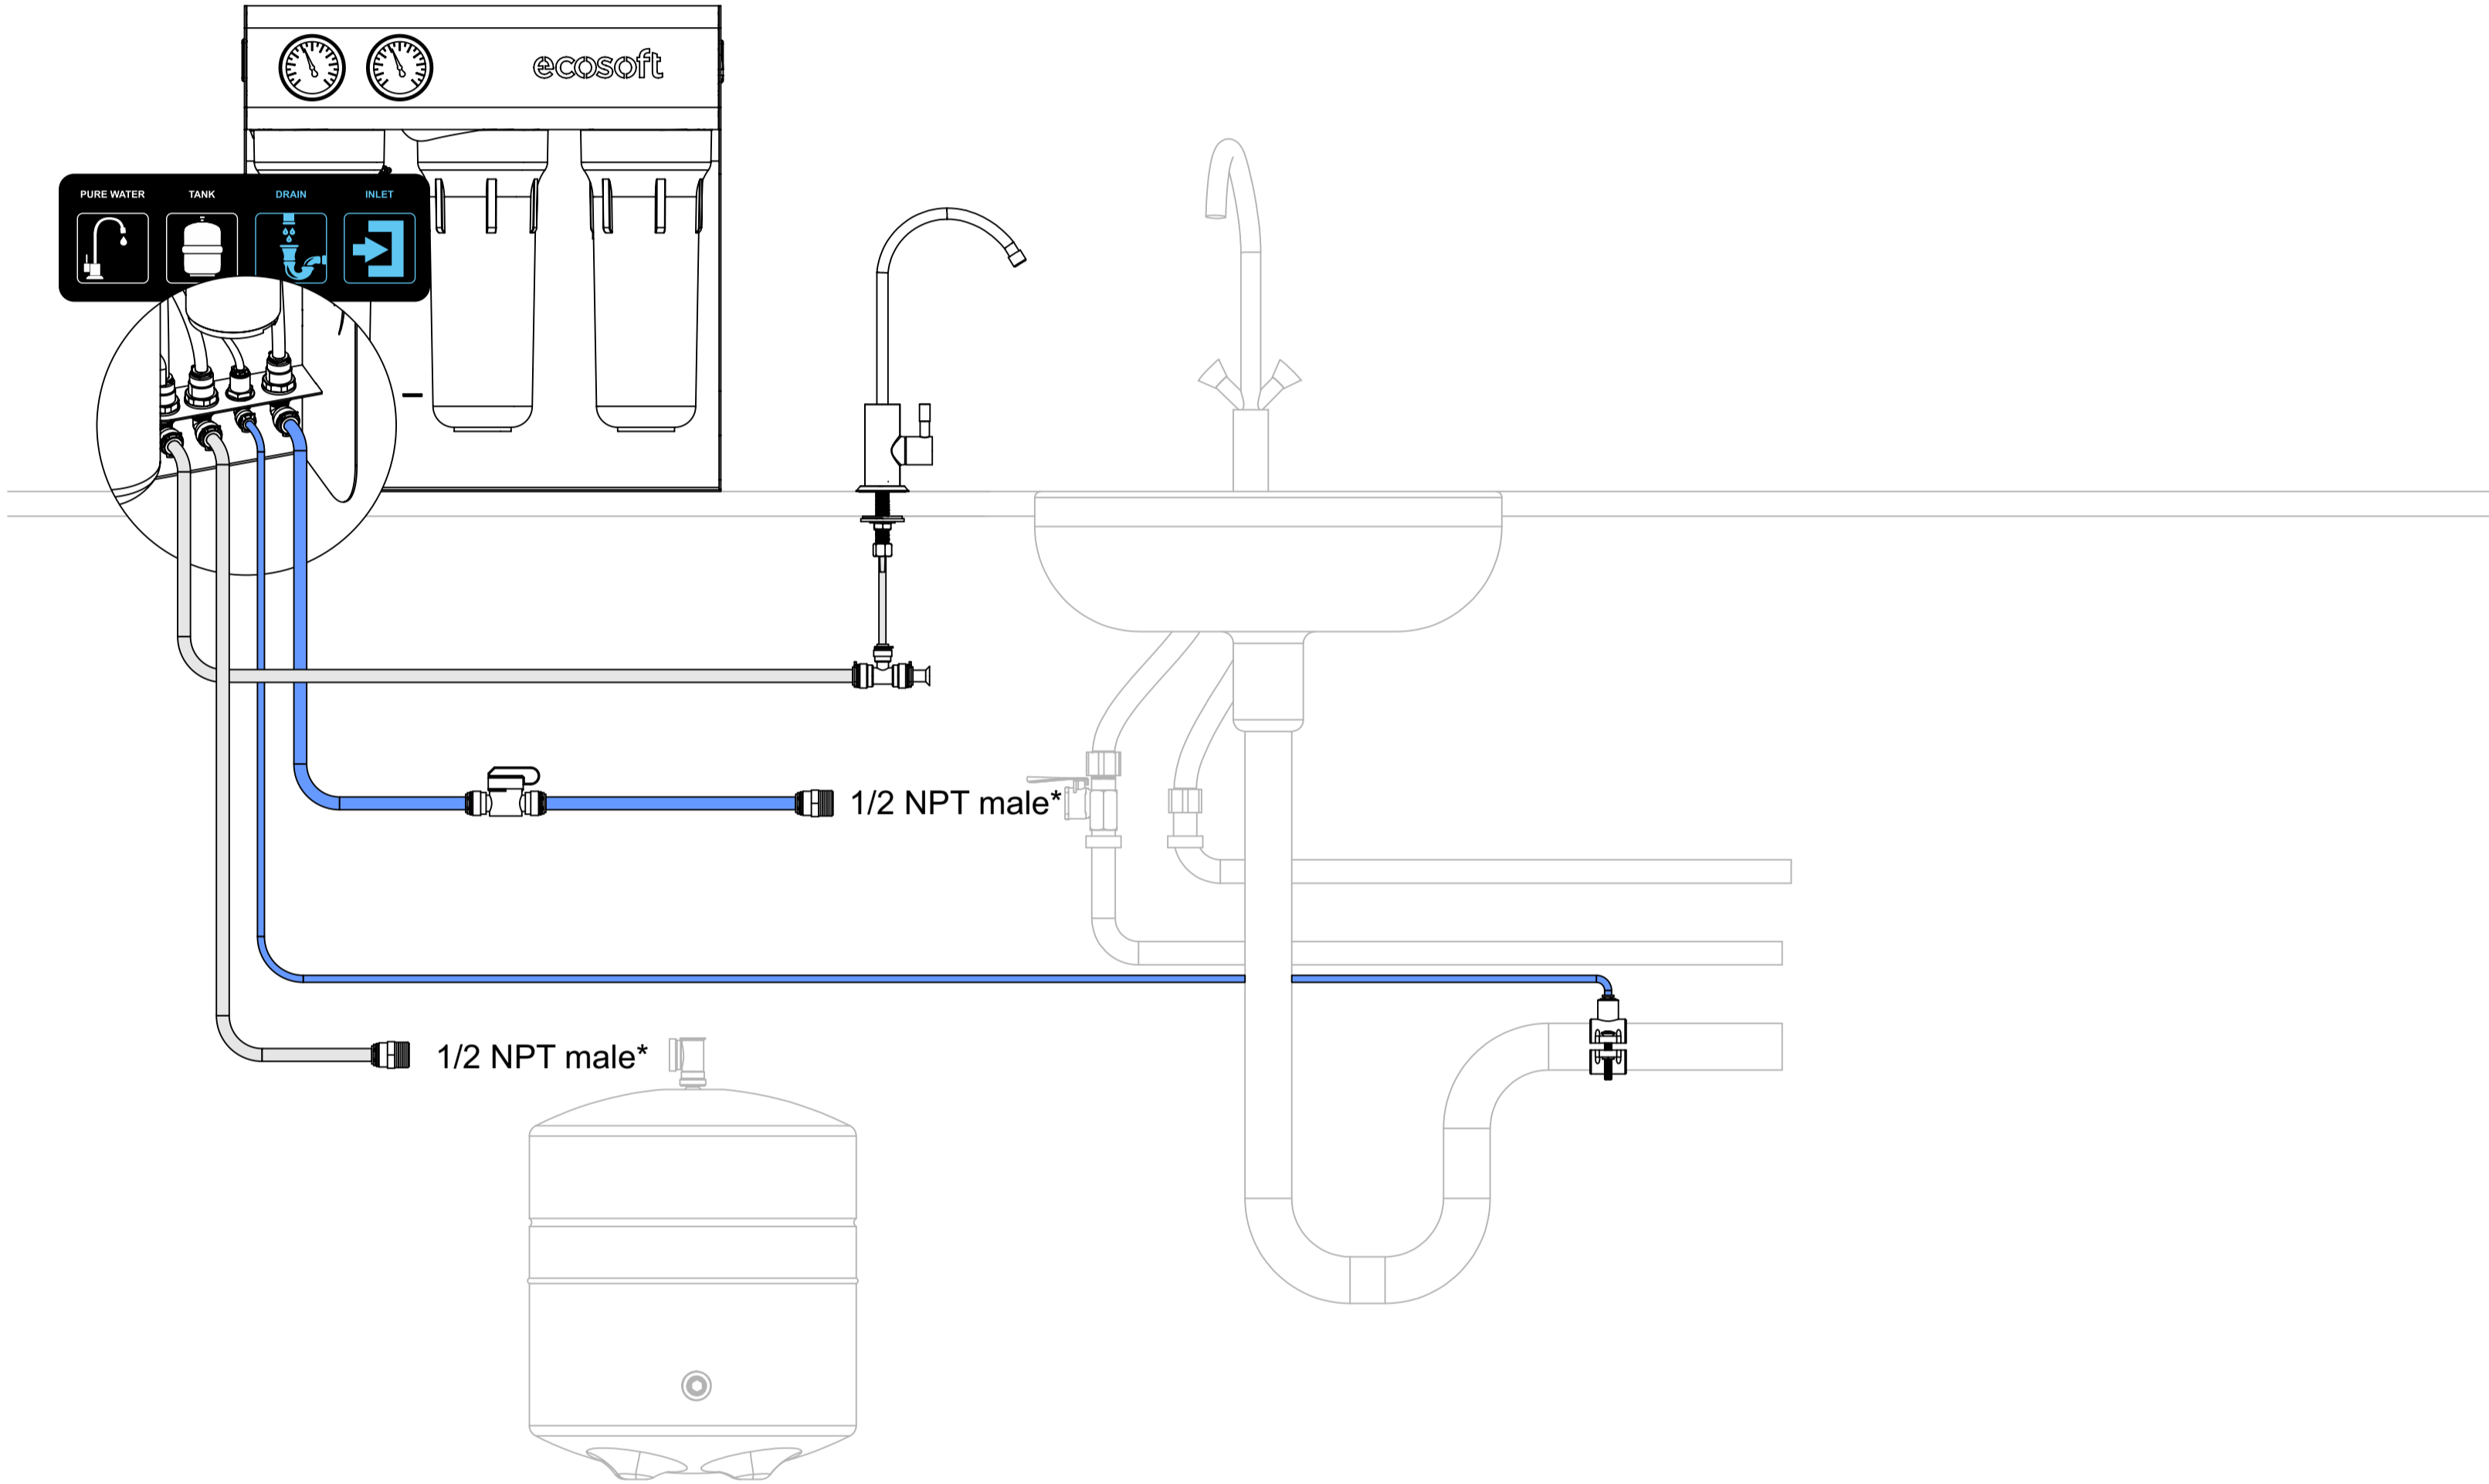

**ECOSOFT RO<sub>bust</sub>1500/PRO with faucet**

Included fittings required for installation:

**ECOSOFT RO<sub>bust</sub>1500/PRO with pressure tank**

Included fittings required for installation:

**ECOSOFT RO<sub>bust</sub>1500/PRO with pressure tank and additional water consumer**

Included fittings required for installation:

Feed adapter has 1/2 NPT male thread. Make sure that inlet pipe has 1/2 female thread for system connection.

After installing the system, lock fittings collars with locking clips.